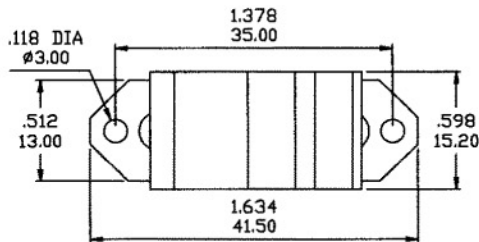

ACTUATOR OPTIONS FOR PANEL REAR MOUNT

R3

R4

R5

ACTUATOR OPTIONS FOR SNAP-IN FRONT MOUNT

R6

R6 WITHOUT FRAME

PANEL MOUNTING