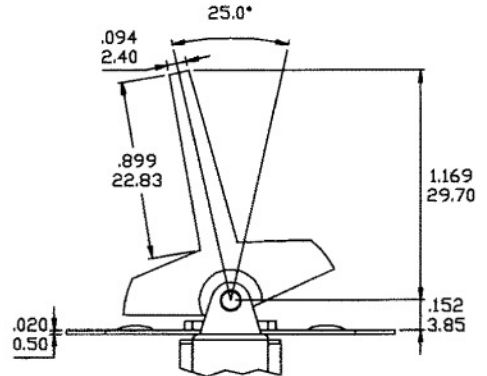

ACTUATOR OPTIONS FOR PANEL REAR MOUNT

R3

R4

R5

ACTUATOR OPTIONS FOR SNAP-IN FRONT MOUNT

R6

R6 WITHOUT FRAME

PANEL MOUNTING