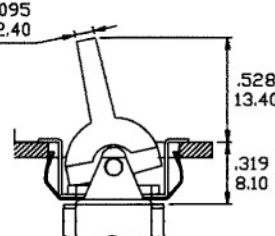

R7 WITHOUT FRAME