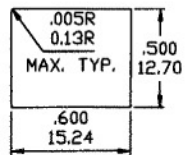

ACTUATOR OPTIONS FOR PANEL REAR MOUNT

R3

R4

R5

ACTUATOR OPTIONS FOR SNAP-IN FRONT MOUNT

R6

R6 WITHOUT FRAME

PANEL MOUNTING