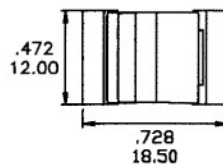

R7 WITHOUT FRAME