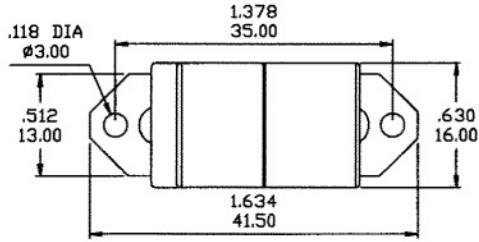

ACTUATOR OPTIONS FOR PANEL REAR MOUNT

R3

R4

R5

ACTUATOR OPTIONS FOR SNAP-IN FRONT MOUNT

R6

R6 WITHOUT FRAME

PANEL MOUNTING