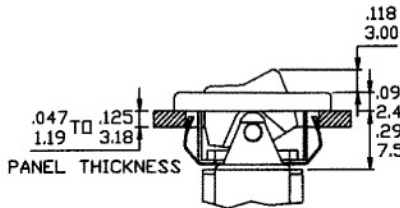

ACTUATOR OPTIONS FOR PANEL REAR MOUNT

R3

R4

R5

ACTUATOR OPTIONS FOR SNAP-IN FRONT MOUNT

R6

R6 WITHOUT FRAME

PANEL MOUNTING