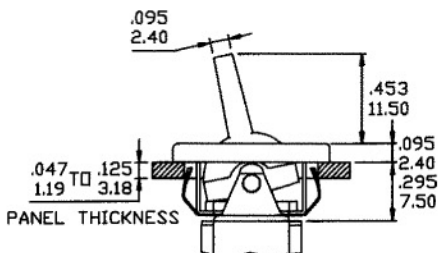

ACTUATOR OPTIONS FOR PANEL REAR MOUNT

ACTUATOR OPTIONS FOR SNAP-IN FRONT MOUNT

R6 WITHOUT FRAME