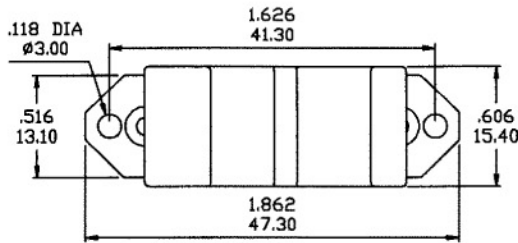

ACTUATOR OPTIONS FOR PANEL REAR MOUNT

R3

R4

R5

ACTUATOR OPTIONS FOR SNAP-IN FRONT MOUNT

R6

R6 WITHOUT FRAME

PANEL MOUNTING