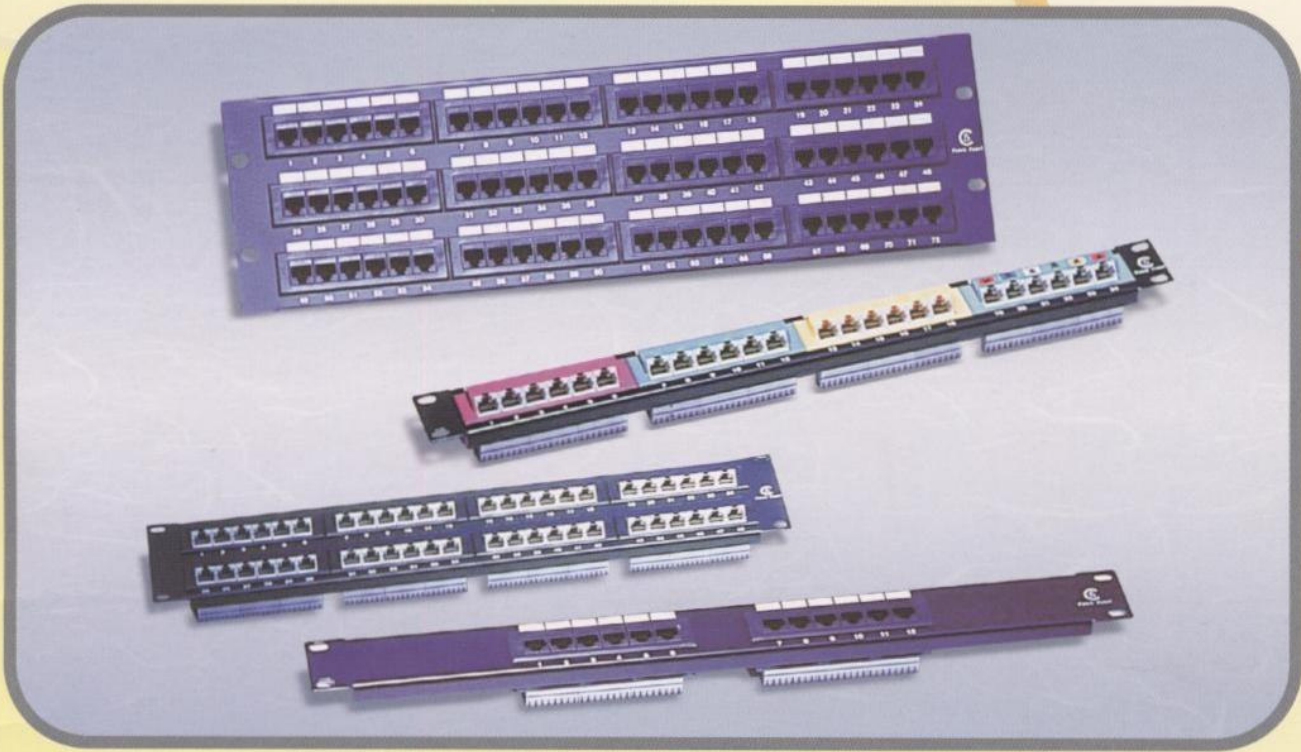

Cat. 5e / Cat. 6 UL listed Keystone Panel

12; 24; 48; 72; 96; Ports Can Be With 45° And 180° Type

Cat. 5 / Cat. 5e Keystone Jacks Coupler and Surface Mount Box